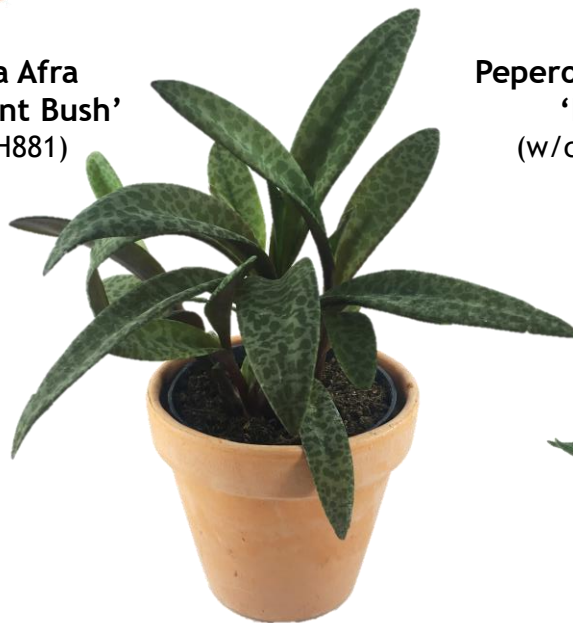

# More Greens

- Very easy to care

**H882**  
**Portulacaria Afra**  
 'Large Elephant Bush'  
 (w/claypot H881)

**H1134**  
**Peperomia Polybotrya**  
 'Raindrop'  
 (w/claypot H1135)

**H840**  
**Peperomia 'Ruby Glow'**  
 (w/claypot H841)

**H1150**  
**Scilla violacea,**  
**Ledebouria socialis**  
 'Camouflage Plant'  
 (w/claypot H1151)

**H1132**  
**Crassula Mesembryanthemoides**  
 'Fuzzy hair'  
 (w/claypot H1133)

EAN: Elephant: 5708869 256624 - Raindrop: 5708869 728107